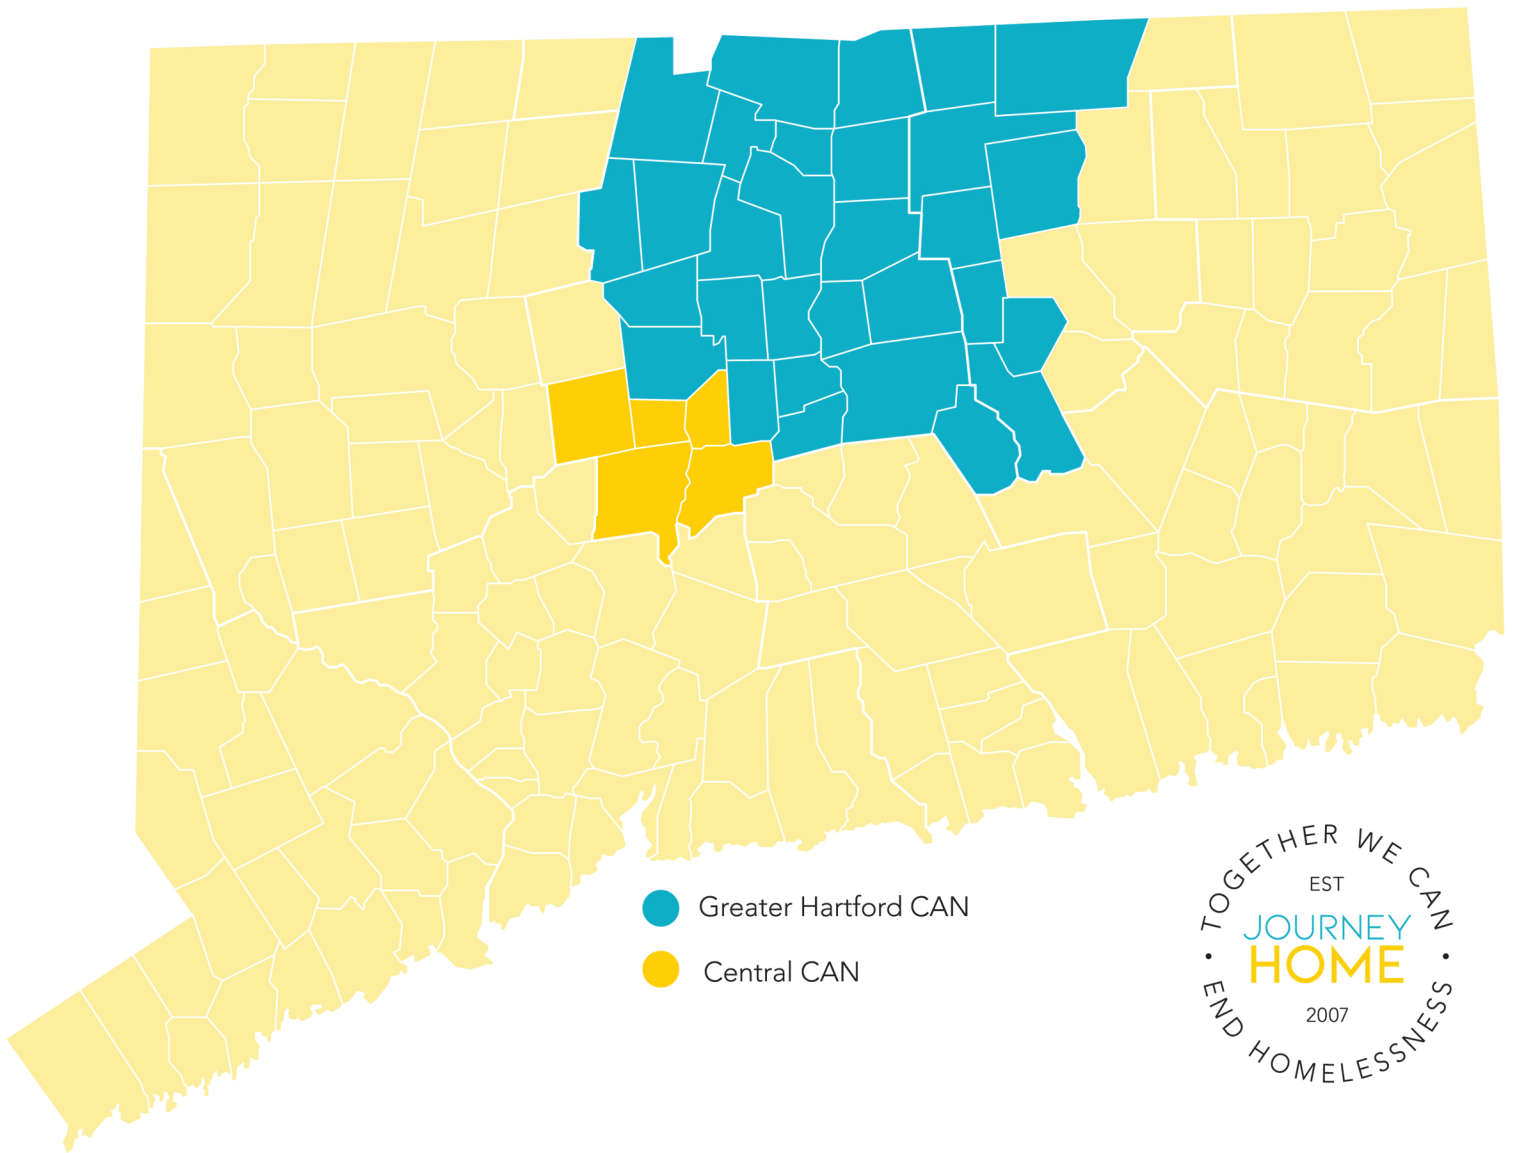

Coordinated Access Network (CAN)

GREATER HARTFORD CAN: Andover, Avon, Bloomfield, Bolton, Canton, East Granby, East Hartford, East Windsor, Ellington, Enfield, Farmington, Glastonbury, Granby, Hartford, Hebron, Manchester, Marlborough, Newington, Rockville, Rocky Hill, Simsbury, Somers, South Windsor, Stafford, Suffield, Tolland, Vernon, West Hartford, Wethersfield, Windsor & Windsor Locks

CENTRAL CAN: Berlin, Bristol, New Britain, Plainville & Southington